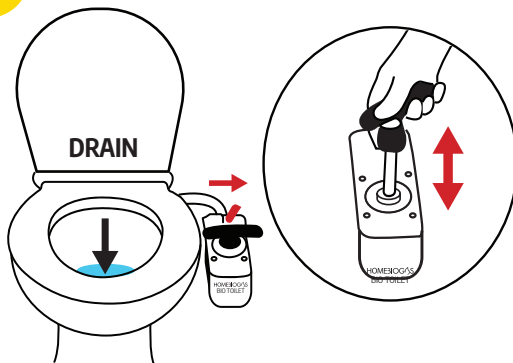

HOW TO USE THE BIO-TOILET

01

REMEMBER:

Do not throw toilet paper into the bowl

IT'S BUSINESS AS USUAL

02

USE THE BIDET TO ADD WATER TO THE TOILET

03

TURN THE SWITCH TO THE RIGHT (DRAIN MODE) AND PUMP SEVERAL TIMES

04

AFTER USE- PUSH THE HANDLE DOWN FULLY, AND ROTATE UNTIL LOCKED