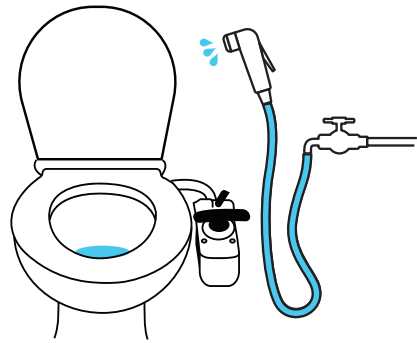

HOW TO USE THE BIO-TOILET

01

REMEMBER:

Do not throw toilet paper into the bowl

IT'S BUSINESS AS USUAL

02

USE THE BIDET TO ADD WATER TO THE TOILET

03

TURN THE SWITCH TO THE RIGHT (DRAIN MODE) AND PUMP SEVERAL TIMES

04

AFTER USE- PUSH THE HANDLE DOWN FULLY, AND ROTATE UNTIL LOCKED